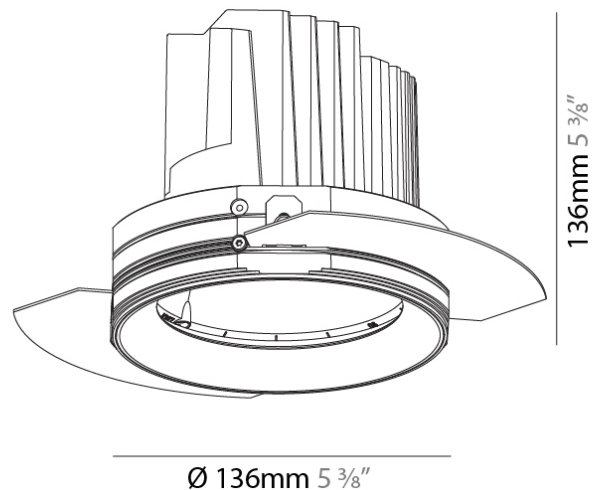

ELECTRICAL

Lamp Type: LED (Zhaga Standard)
Input Wattage (W): 13.2 / 16.5
Total Output Wattage (W): 12.1 / 14.7
Dimming: Tri-Mode (Non-Dimming and Phase Dimming (120Vac only) and 0-10V Dimming)
Driver Included: No
Driver Location: Recessed Housing
Driver Type: Constant Current - Universal
Driver Class: Class 2
Housing: See components
Input Voltage (V): 120 - 277
Constant Current (MA): 350

LED

Number of LEDs: 1
Color Temperature (°K): 2700 / 3000 / 3500 / 4000
Max. Delivered Lumen (lm): 870 / 970 / 1038 / 1060
Nominal Lumen (lm): 960 / 1070 / 1156 / 1180
CRI: >90 CRI
Efficiency (%): 90.5
Lamp Life (hrs): 50000
Upon Request: RGB-W Tunable White Special Color Temperature Special LED

OPTICAL

Reflector: 10
Beam Angle: Narrow
Adjustability: Rotational 355°; Tilt 30°
Upon Request: Special Beam Angles

RATINGS AND CERTIFICATIONS

382, F 416-247-9319, www.zaneen.com
Certified by Intertek for North American Standards. At the end of the existing Model #. For assistance on 'custom' specifications, contact zteam@zaneen.com.
In a constant effort to supply the best product, we reserve the right to change specifications or materials without notice. The most recent specification sheets are found at zaneen.com
IP rating: IP20

140mm 5 1/2"
150mm 5 3/8"
10 | 12 1/2 | 15 | 25mm ± 30°
3/8" 1/2" 9/16" 1"
355°

A